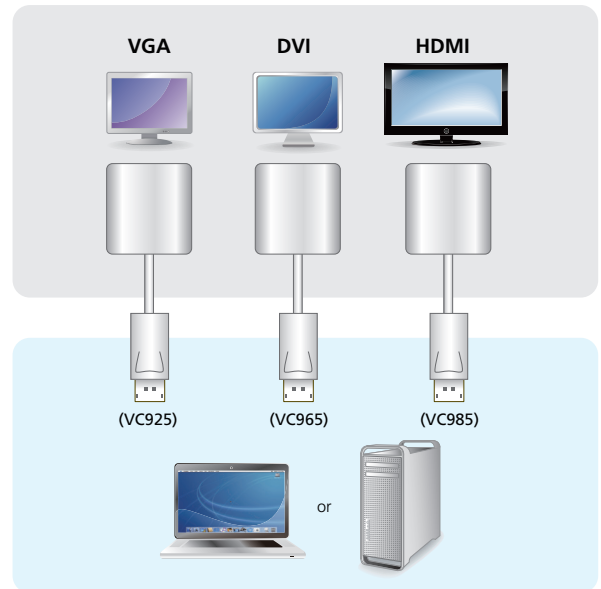

VC925 / VC965 / VC985

DisplayPort to VGA/DVI/HDMI Adapter

- The VC925/VC965/VC985 are DisplayPort to VGA/DVI/HDMI adapters, allowing you to connect your device's DisplayPort output to the VGA/DVI/HDMI input of a TV or other display.

The VC925/VC965/VC985 provide a cost-effective yet high performance signal conversion solution. These adapters are therefore perfect for computers and notebooks, supporting display resolutions of up to WUXGA (1920x1200@60Hz).

Features

- Supports VGA, SVGA, XGA, SXGA, UXGA and resolutions up to 1920x1200 (PC) / 1080p (HDTV)
- Audio Supported (VC985 Only)
- No software or driver installation required

Specifications

Function	VC925	VC965	VC985
Video Input			
Interface	1 x DisplayPort Male (White)	1 x DisplayPort Male (White)	1 x DisplayPort Male (White)
Video Output			
Interface	1 x HDB-15 Female (Blue)	1 x DVI-I* Female (White) *Only support digital signal transmission	1 x HDMI Type A Female (Black)
Video			
Max. Pixel Clock	165 MHz	165 MHz	165MHz
Max. Resolution	1920 x 1200 @60Hz(PC); 1080p(HDTV)	1920 x 1080 @60Hz	1920 x 1080 @60Hz
Compliance	DP 1.1a	DP 1.1a, DVI 1.1	DP 1.1a
Audio			
Output	NA	NA	1 x HDMI Type A Female (Black)
Environmental			
Operating Temperature	0 - 50 °C		
Storage Temperature	-20-60 °C		
Humidity	0 - 80% RH, Non-Condensing		
Physical Properties			
Housing	Plastic	Plastic	Plastic
Weight	0.04 kg	0.05 kg	0.04 kg
Dimensions (L x W x H)	20.00 x 4.50 x 1.50 cm	20.00 x 4.50 x 1.50 cm	20.00 x 4.50 x 1.50 cm