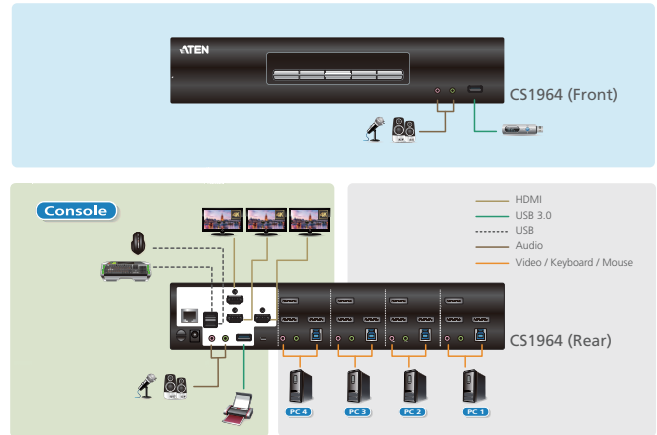

Specifications

Function	CS1964
Computer Connections	4
Port Selection	Pushbutton, Hotkey, RS-232 Commands, Mouse
Connectors	
Console Ports	2 x USB Type A Female
	3 x HDMI Female (Black)
	2 x 3.5mm Audio Jack Female (Green; 1 x front, 1 x rear) 2 x 3.5mm Audio Jack Female (Pink; 1 x front, 1 x rear)
KVM (Computer) Ports	4 x USB 3.1 Gen1 Type B Female (Blue)
	12 x DisplayPort Female (Black)
	4 x 3.5mm Audio Jack Female (Green) 4 x 3.5mm Audio Jack Female (Pink)
Daisy Chain Ports	1 x RJ-45 Female
Power	1 x DC Jack
USB Hub	2 x USB 3.1 Gen1 Type A Female (Blue; 1 x front; 1 x rear)
Switches	
Selected	5 x Pushbutton
Station Selection	1 x Slide Switch
Emulation	
Keyboard / Mouse	USB
Video	4096 x 2160 @ 60Hz
Scan Interval	1-99 seconds (default: 5 seconds)
Power Consumption	DC 12V: 15.49W: 1158BTU
Environmental	
Operating Temperature	0–50°C
Storage Temperature	-20–60°C
Humidity	0-80% RH, Non-condensing
Physical Properties	
Housing	Metal
Weight	1.93 kg
Dimensions (L x W x H)	33.50 x 15.60 x 6.55 cm

Product information is subject to change without prior notice.

ATEN International Co., Ltd.

3F., No.125, Sec. 2, Datong Rd., Sijhih District., New Taipei City 221, Taiwan
Phone: 886-2-8692-6789 Fax: 886-2-8692-6767
www.aten.com E-mail: marketing@aten.com

Publish Date: 06/2019 V1.0

© Copyright 2019 ATEN® International Co., Ltd.
ATEN and the ATEN logo are trademarks of ATEN International Co., Ltd.
All rights reserved. All other trademarks are the property of their respective owners.